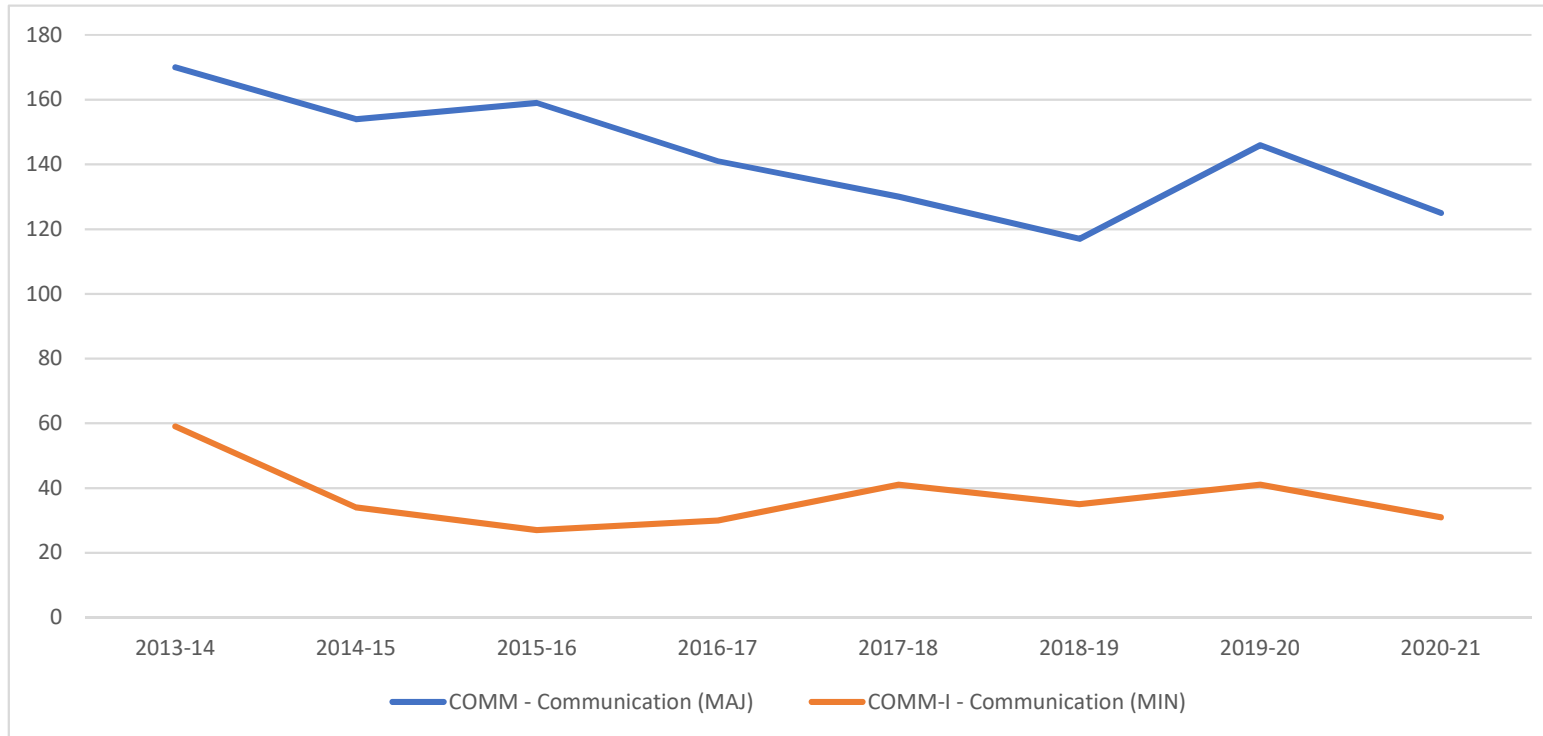

Academic Plan	2013-14	2014-15	2015-16	2016-17	2017-18	2018-19	2019-20	2020-21
COMM - Communication (MAJ)	170	154	159	141	130	117	146	125
COMM-I - Communication (MIN)	59	34	27	30	41	35	41	31

2020-21 is Fall only