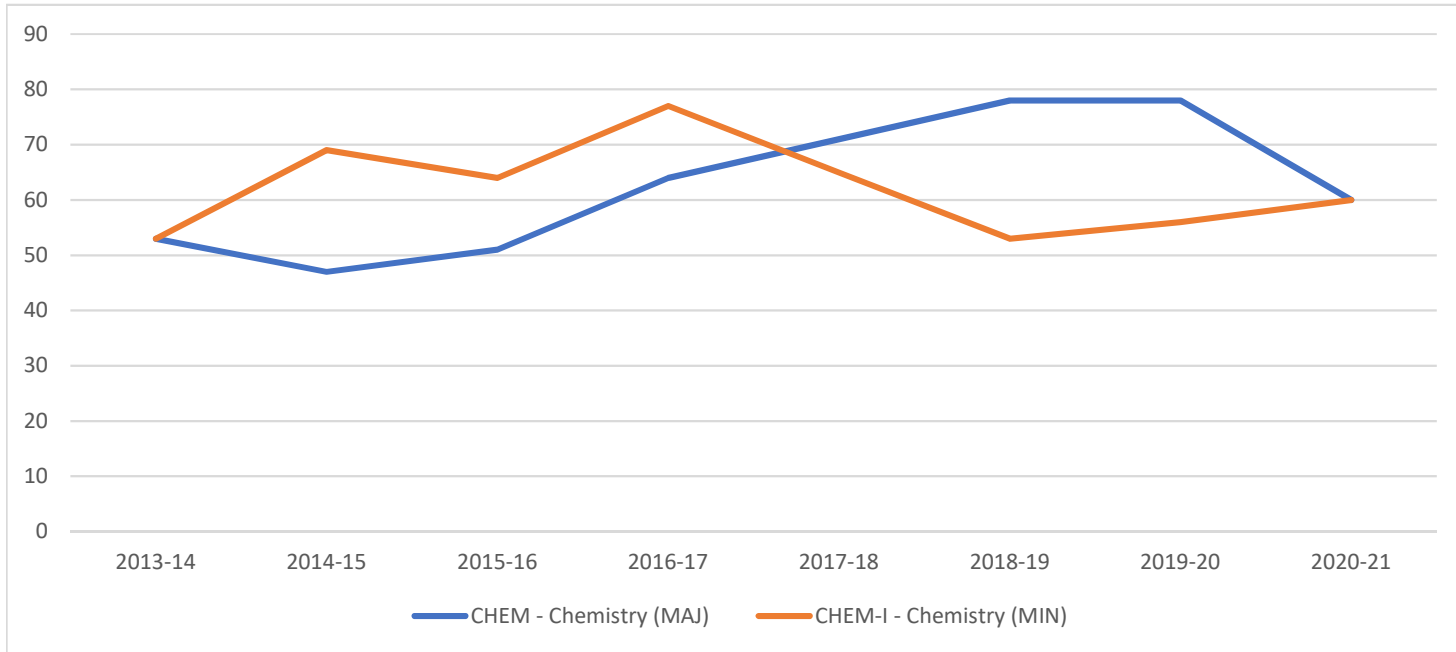

Academic Plan	2013-14	2014-15	2015-16	2016-17	2017-18	2018-19	2019-20	2020-21
CHEM - Chemistry (MAJ)	53	47	51	64	71	78	78	60
CHEM-I - Chemistry (MIN)	53	69	64	77	65	53	56	60

2020-21 is Fall only