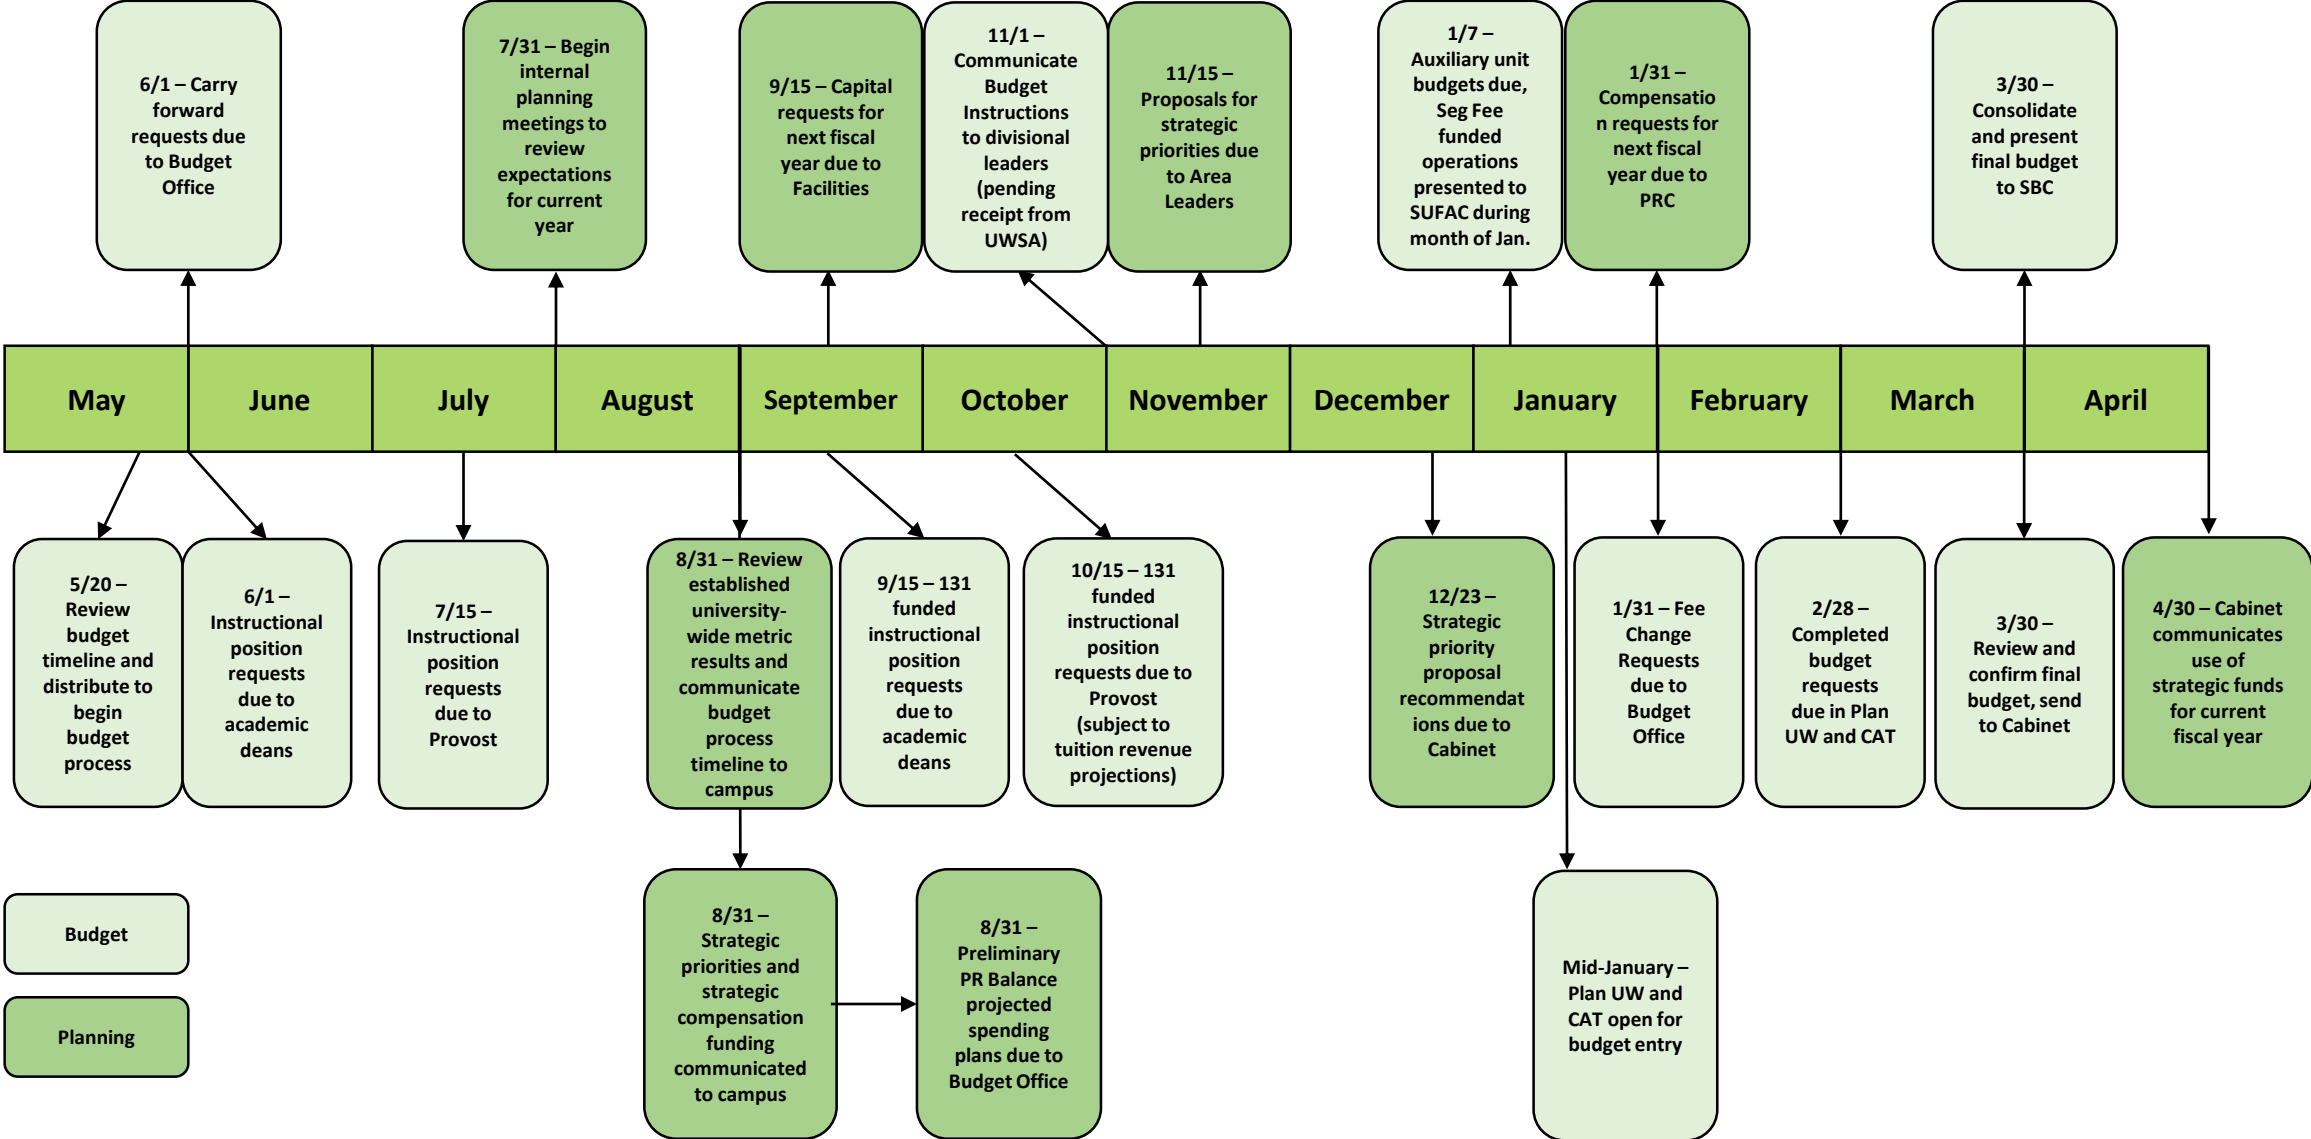

University of Wisconsin – Green Bay Budget and Planning Timeline

University of Wisconsin – Green Bay Reporting and Forecasting Timeline

University of Wisconsin – Green Bay Submission to UW System Timeline