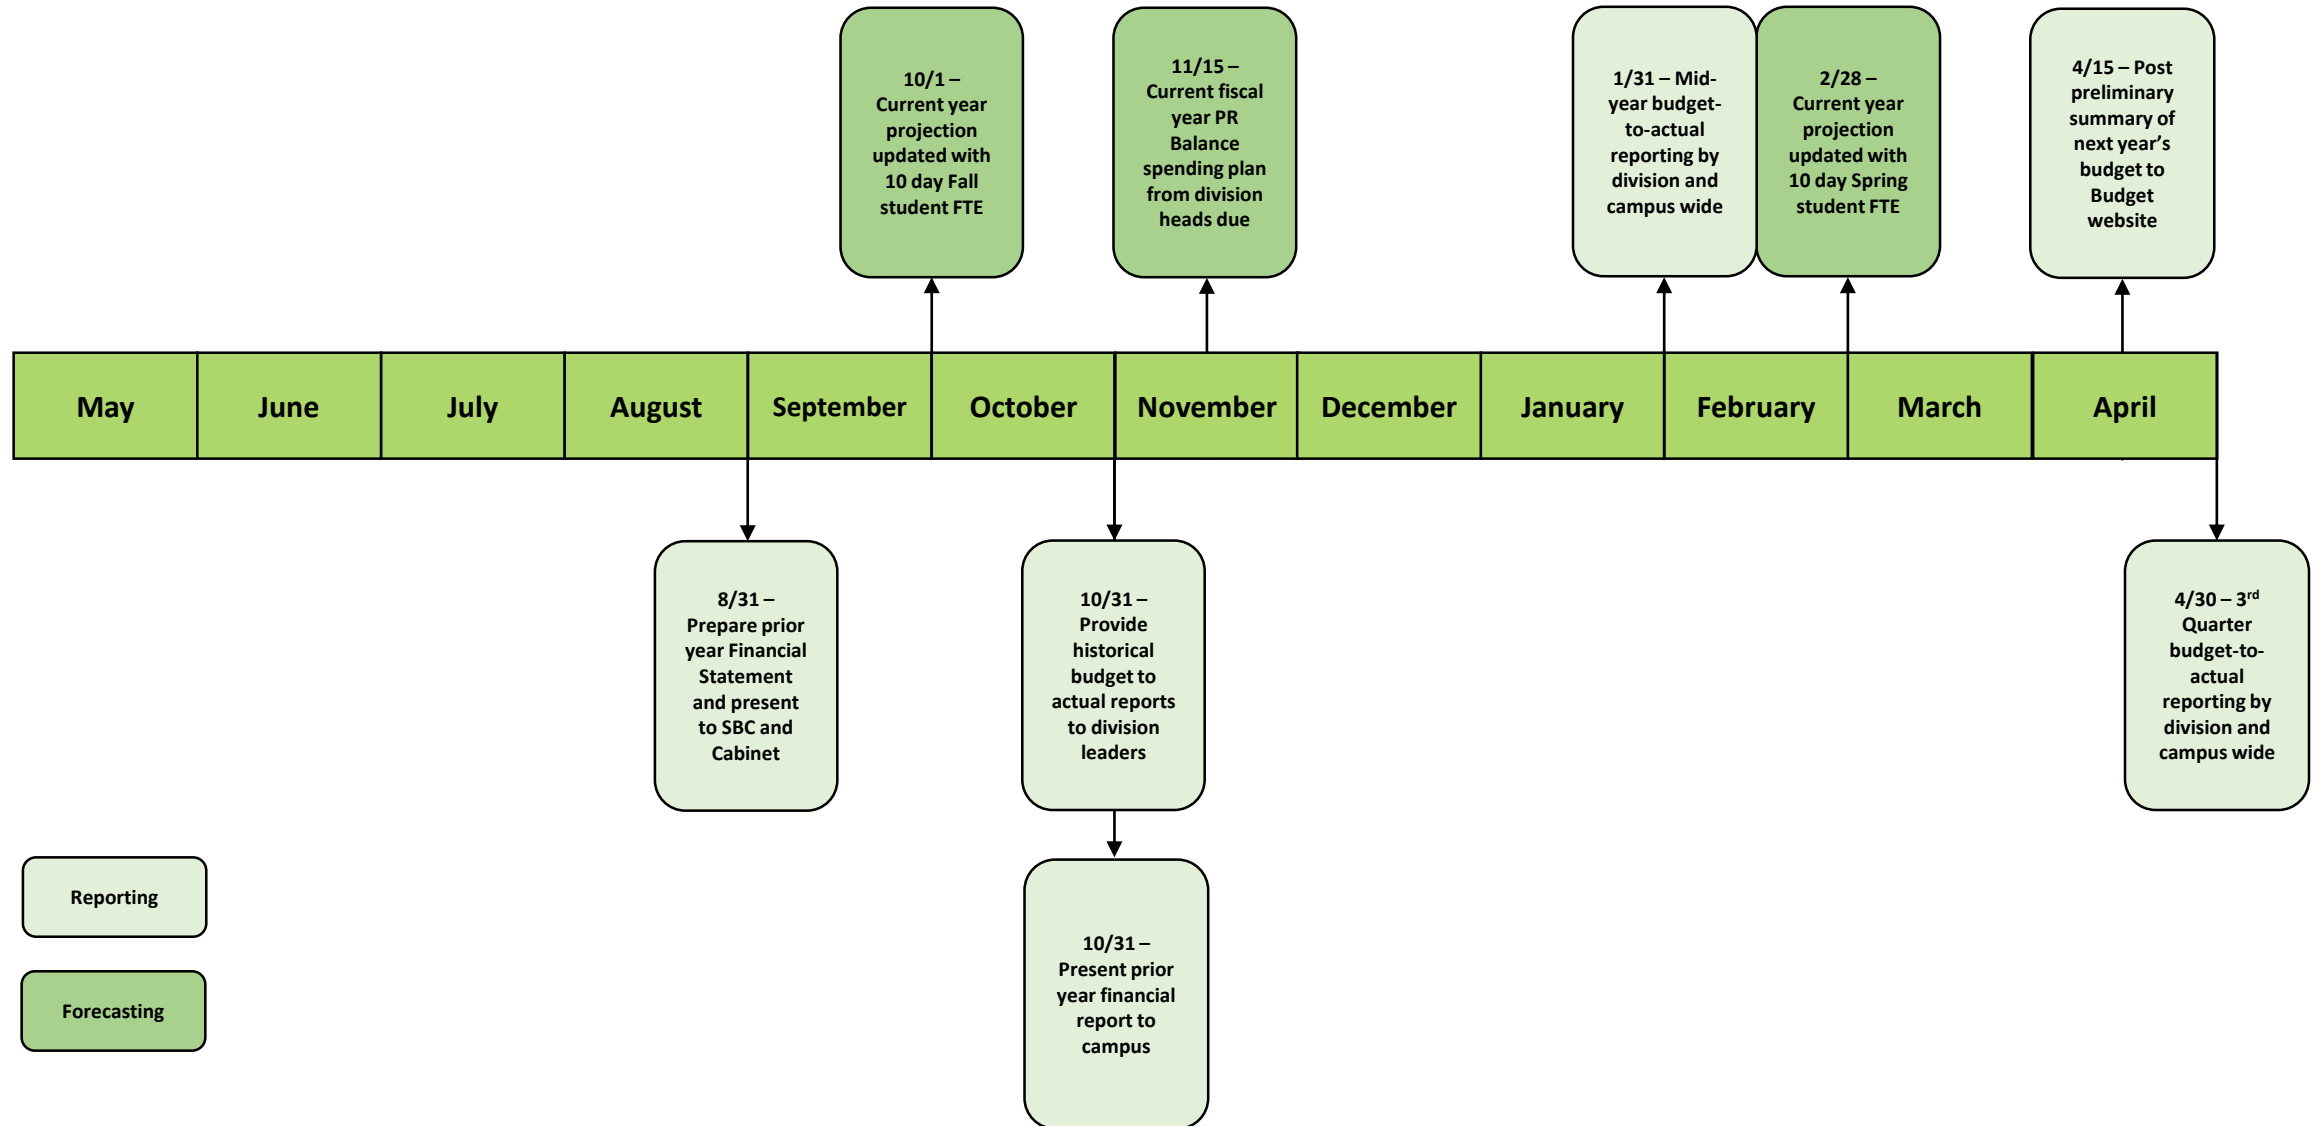

University of Wisconsin – Green Bay Budget and Planning Timeline

University of Wisconsin – Green Bay Reporting and Forecasting Timeline

University of Wisconsin – Green Bay Submission to UW System Timeline